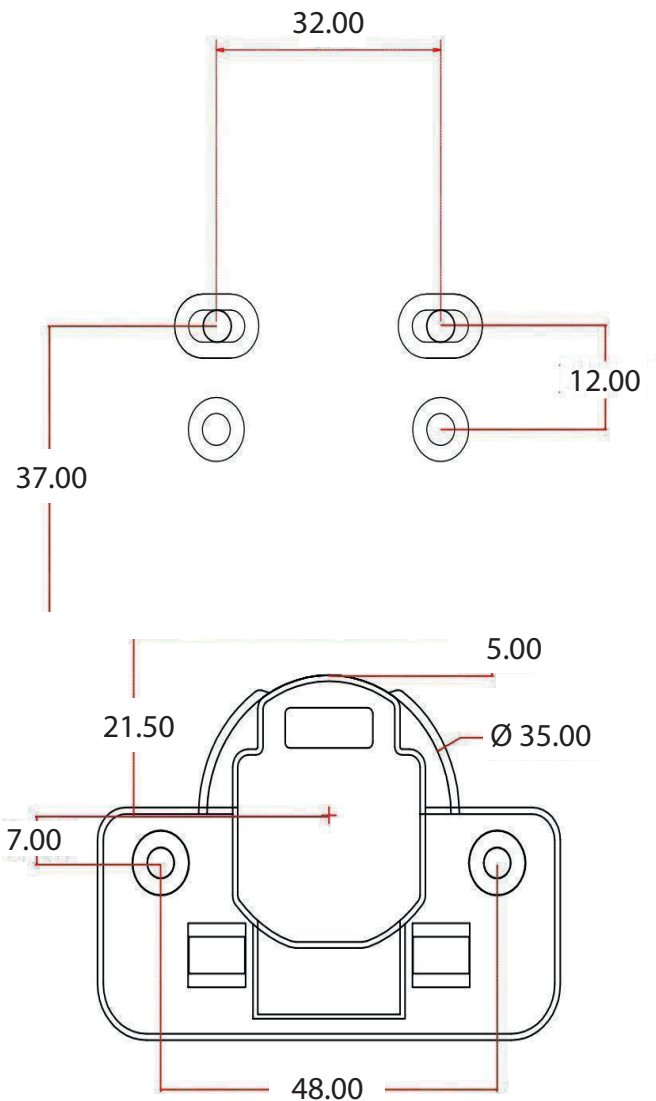

BERGO 110° CLIP-ON HINGES

For Wood Doors

BERGO®

110° 3D adjustable hinges, soft close

Integrated soft closing mechanism with mounting plate.

Full or half overlay mounting.

This mounting plate should be secured in place by an additional screw after the final adjustment is complete.

Full overlay

Half overlay

Description

Material:	Cold-rolled steel
Finish/Colour:	Nickel plated
Diameter of hinge cup:	35 mm
Depth of hinge cup:	11.5 mm
Door thickness:	14-21 mm
Dimension of door:	3-7 mm
Adjustment facility:	Side ±1.9-2 mm Height ± 1.9-2 mm (via mounting plate) Depth from -1 to +3 mm

Item ID No.

Item	Cat. No.
Full Overlay with Soft Close	BG-320.09.050
Half Overlay with Soft Close	BG-320.09.051

TDS-BG-320.09.050.v24.1